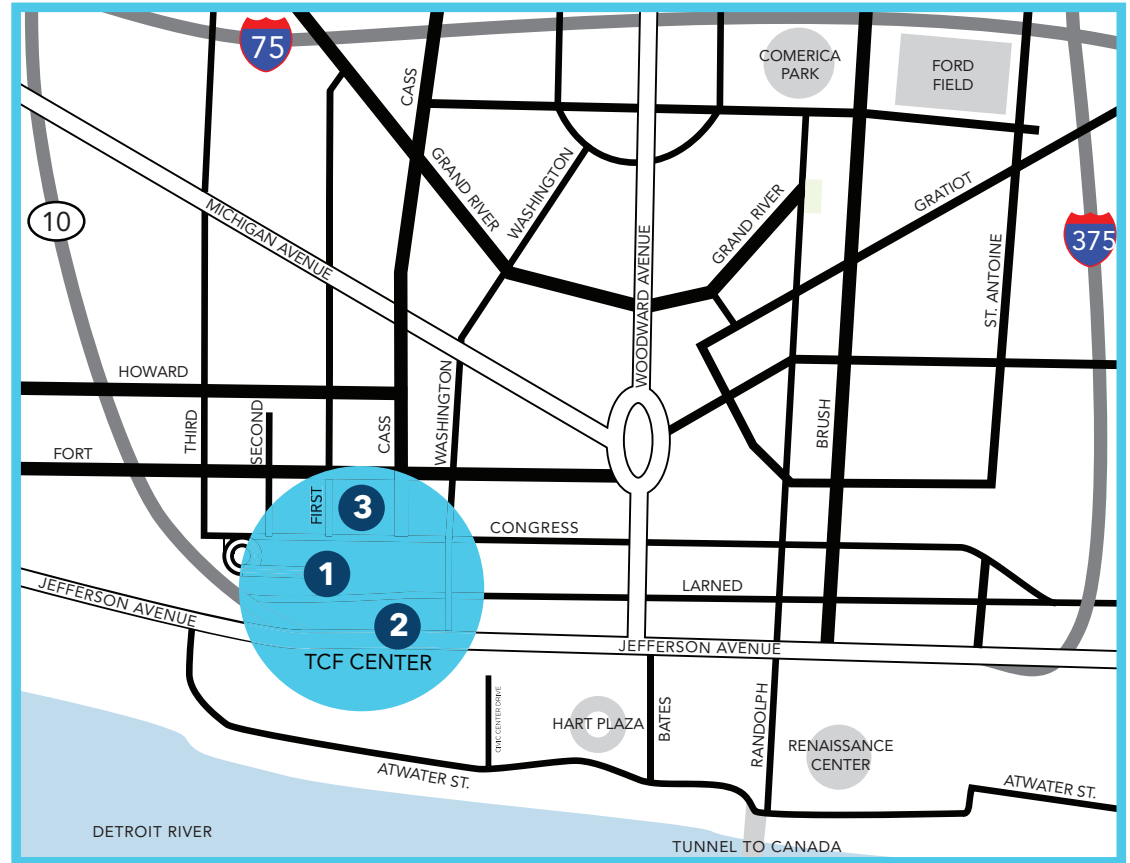

TCF CENTER PARKING LOTS

TCF Center Rooftop Parking (Lot 1)
TCF Center Washington Blvd. Garage (Lot 2)

PARKING MAP

DIRECTIONS TO TCF CENTER

From North

Southbound on the Lodge MI-10, exit Larned St. (on left); right on Washington Blvd. Southbound on I-75 take I-375 to Jefferson Ave. west to Washington Blvd.

From South

Northbound on I-75, exit Lodge MI-10 to Larned St. (on left); right on Washington Blvd.

From East

Westbound on I-94 to I-75 south; take I-375 to Jefferson Ave. west to Washington Blvd.

From West

Eastbound on I-96 or I-94, take the Lodge MI-10 south; exit Larned St. (on left); right on Washington Blvd.

From Canada

Tunnel crossing: left on Jefferson Ave. west to Washington Blvd.
Ambassador Bridge crossing: take I-75 northbound to the Lodge MI-10 south; exit Larned St. (left side); right on Washington Blvd.

TCF CENTER PARKING

- 1 TCF Center Rooftop Parking**
From front of TCF Center, go north to Congress St. Turn left, stay in right lane to circular ramp between Second and Third Streets. From the Lodge MI-10 south, take the Howard St. exit to Fort St. Left on Fort one block and turn right on Third St. Proceed to circular ramp to roof parking.
- 2 TCF Center Washington Blvd. Garage**
TCF Center Garage is located at the intersection of Jefferson and Washington Blvd. in front of the main entrance to TCF Center.
- 3 Millennium Garage**
432 W Congress St, Detroit, MI 48226 (\$10 Cost to Park - Cash Only)