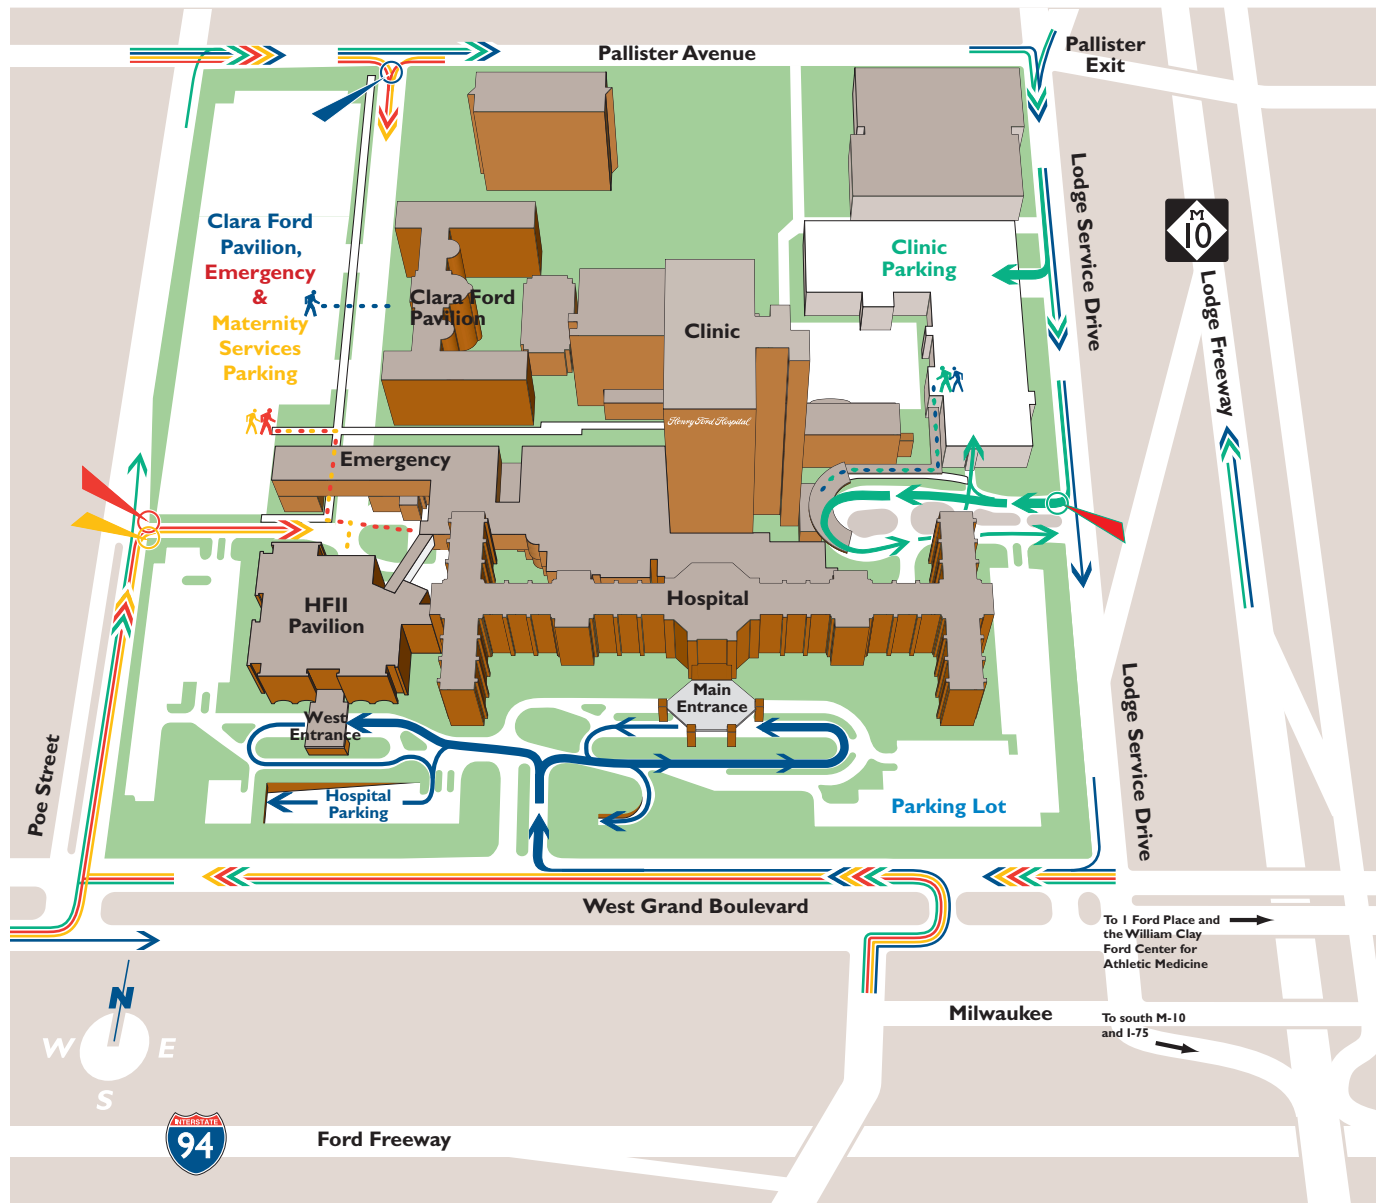

# HENRY FORD HOSPITAL

## Directions

### 1-75 from the North\*

- 1-75 South to Davison West
- Davison West to Lodge Fwy.
- Lodge Fwy. South to Pallister exit

### 1-94 from the West

- 1-94 East to Trumbull exit #214B
- Trumbull North to West Grand Blvd.