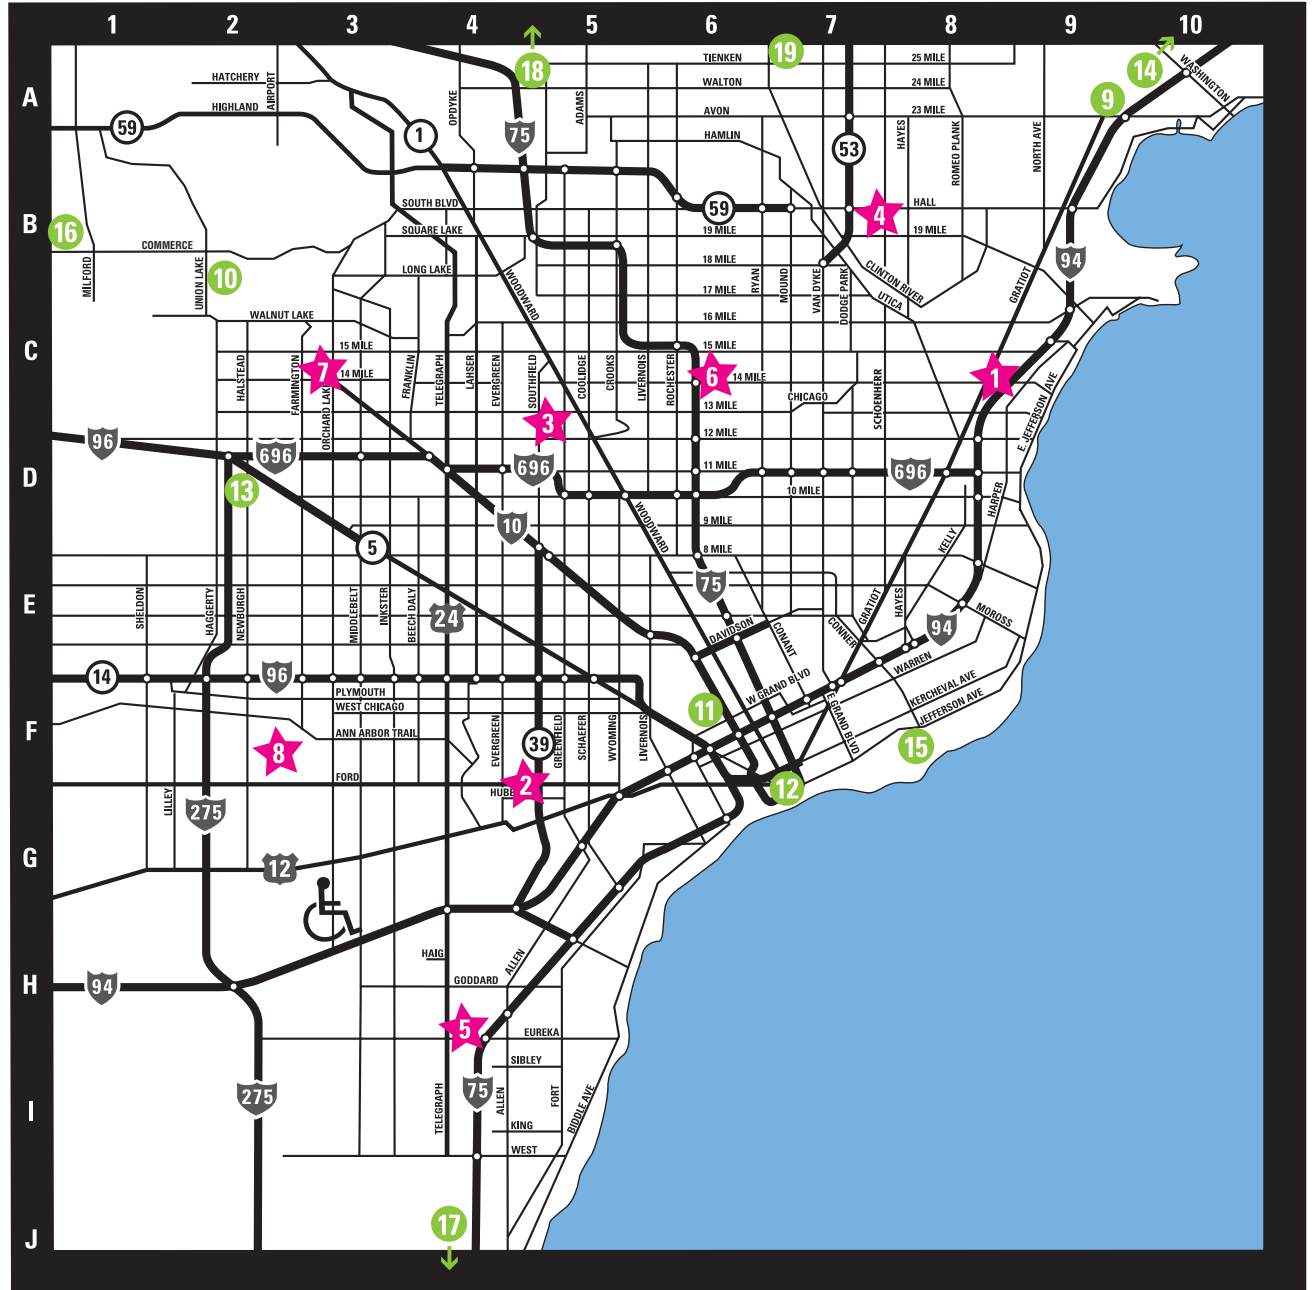

Henry Ford OptimEyes Super Vision Centers

Open 7 Days including Evenings and Weekends!

- ★ **CLINTON TWP.***
33100 Gratiot
(586) 294-0120
- ★ **DEARBORN***
5500 Auto Club Drive
(313) 562-8000
- ★ **SOUTHFIELD***
29350 Southfield Road
(248) 647-9790
- ★ **STERLING HEIGHTS-Lakeside***
44987 Schoenherr Road
(586) 247-5910
- ★ **TAYLOR***
22395 Eureka Rd.
(734) 324-0996
- ★ **TROY***
735 John R Road
(248) 544-3290
- ★ **WEST BLOOMFIELD***
7230 Orchard Lake Rd.
(248) 661-5100
- ★ **WESTLAND***
35184 Central City Pkwy.
(734) 427-5200

Satellite Locations

- 9 **CHESTERFIELD**
27903 23 Mile Road
(586) 598-3937
- 10 **COMMERCE TWP.**
3271 Union Lake Road
(248) 360-0121
- 11 **DETROIT***
Henry Ford Hospital
2799 West Grand Blvd.
(313) 916-3226
- 12 **DETROIT**
Renaissance Center
400 Renaissance Center,
Suite 1402
(313) 324-8100
- 13 **FARMINGTON HILLS**
38487 West 10 Mile
(248) 477-9300
- 14 **FORT GRATIOT**
4281 24th Avenue
(810) 385-4000
- 15 **GROSSE POINTE PARK***
15401 East Jefferson
(313) 822-6000
- 16 **MILFORD**
516 Highland Avenue
(248) 684-1229
- 17 **MONROE**
504 N. Telegraph Road
(734) 243-2020
- 18 **ORION TWP.**
1376 S. Lapeer Road
(248) 693-3380
- 19 **SHELBY TWP.**
2025 25 Mile Road
(248) 651-3937

★ SUPER VISION CENTER – Open 7 Days!

● SATELLITE LOCATION

*Henry Ford Health System Ophthalmology On-Site