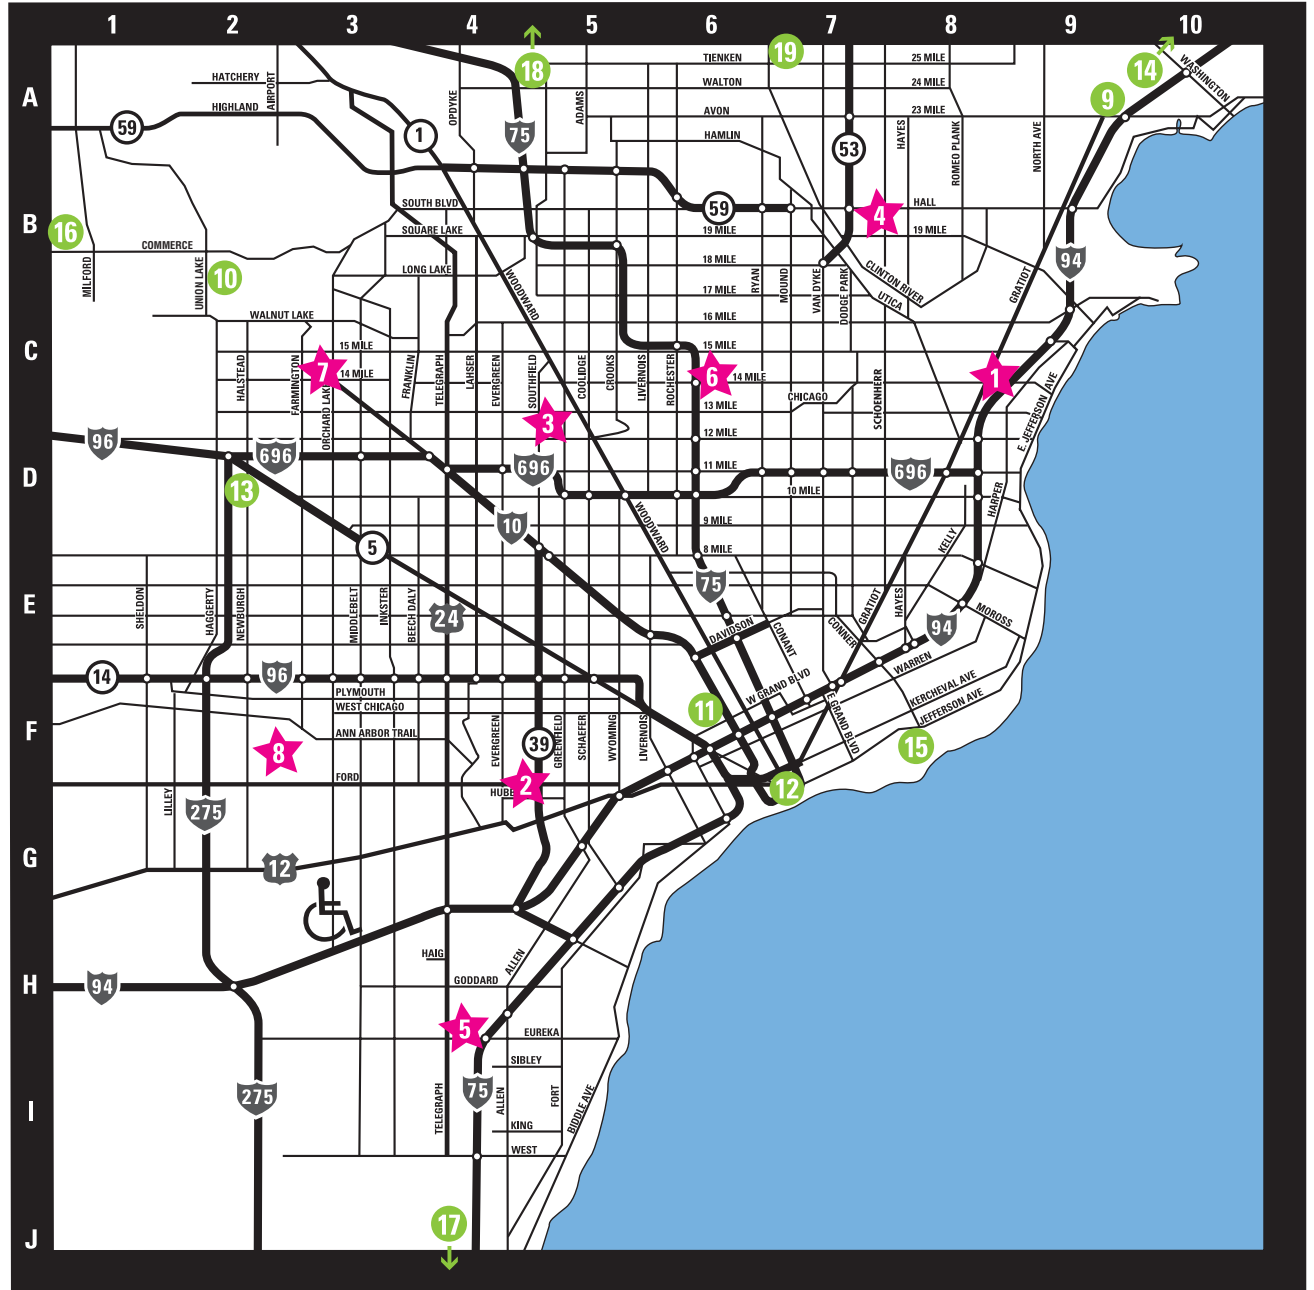

# Henry Ford OptimEyes Super Vision Centers

Open 7 Days including Evenings and Weekends!

- ★ **CLINTON TWP.\***  
33100 Gratiot  
(586) 294-0120
- ★ **DEARBORN\***  
5500 Auto Club Drive  
(313) 562-8000
- ★ **SOUTHFIELD\***  
29350 Southfield Road  
(248) 647-9790
- ★ **STERLING HEIGHTS-Lakeside\***  
44987 Schoenherr Road  
(586) 247-5910
- ★ **TAYLOR\***  
22395 Eureka Rd.  
(734) 324-0996
- ★ **TROY\***  
735 John R Road  
(248) 544-3290
- ★ **WEST BLOOMFIELD\***  
7230 Orchard Lake Rd.  
(248) 661-5100
- ★ **WESTLAND\***  
35184 Central City Pkwy.  
(734) 427-5200

## Satellite Locations

- 9 **CHESTERFIELD**  
27903 23 Mile Road  
(586) 598-3937
- 10 **COMMERCE TWP.**  
3271 Union Lake Road  
(248) 360-0121
- 11 **DETROIT\***  
Henry Ford Hospital  
2799 West Grand Blvd.  
(313) 916-3226
- 12 **DETROIT**  
Renaissance Center  
400 Renaissance Center,  
Suite 1402  
(313) 324-8100
- 13 **FARMINGTON HILLS**  
38487 West 10 Mile  
(248) 477-9300
- 14 **FORT GRATIOT**  
4281 24th Avenue  
(810) 385-4000
- 15 **GROSSE POINTE PARK\***  
15401 East Jefferson  
(313) 822-6000
- 16 **MILFORD**  
516 Highland Avenue  
(248) 684-1229
- 17 **MONROE**  
504 N. Telegraph Road  
(734) 243-2020
- 18 **ORION TWP.**  
1376 S. Lapeer Road  
(248) 693-3380
- 19 **SHELBY TWP.**  
2025 25 Mile Road  
(248) 651-3937

★ SUPER VISION CENTER – Open 7 Days!

● SATELLITE LOCATION

\*Henry Ford Health System Ophthalmology On-Site