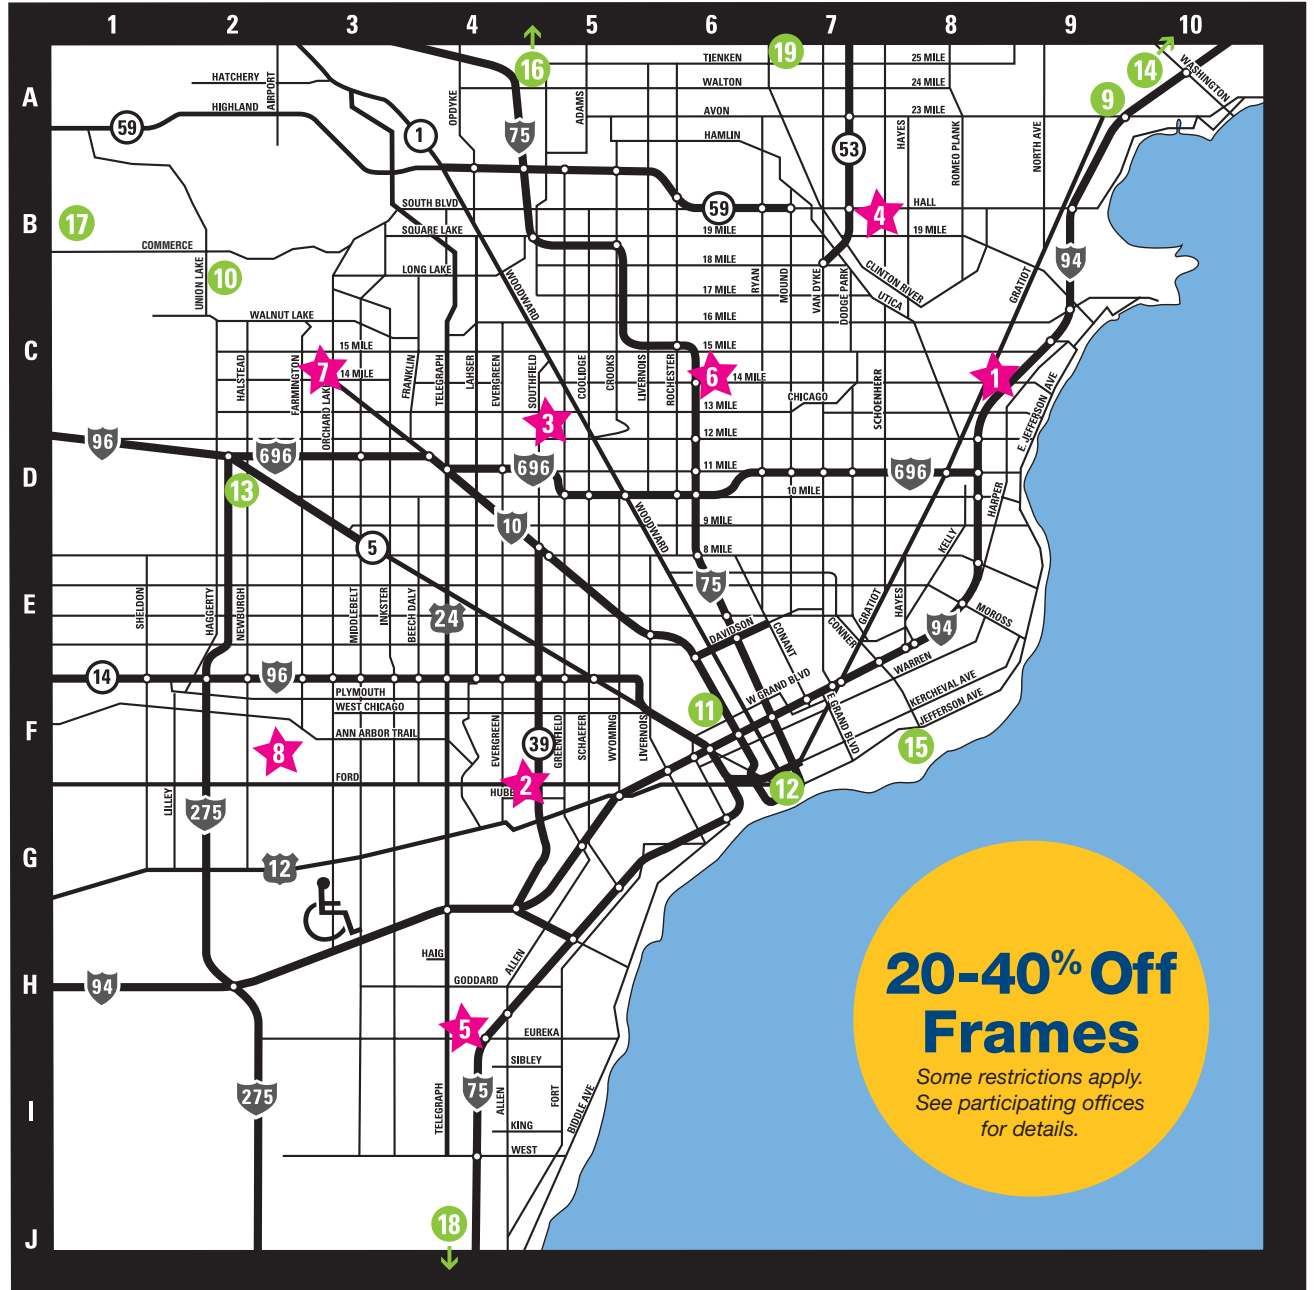

Henry Ford OptimEyes Super Vision Centers

*Open 7 Days including Evenings
and Weekends!*

- ★ **CLINTON TWP.***
33100 Gratiot
(586) 294-0120
- ★ **TAYLOR***
22395 Eureka Rd.
(734) 324-0996
- ★ **DEARBORN***
5500 Auto Club Drive
(313) 562-8000
- ★ **TROY***
735 John R Road
(248) 544-3290
- ★ **SOUTHFIELD***
29350 Southfield Road
(248) 647-9790
- ★ **WEST BLOOMFIELD***
7230 Orchard Lake Rd.
(248) 661-5100
- ★ **STERLING HEIGHTS-
Lakeside***
44987 Schoenherr Road
(586) 247-5910
- ★ **WESTLAND***
35184 Central City Pkwy.
(734) 427-5200

Satellite Locations

- 9 **CHESTERFIELD**
27903 23 Mile Road
(586) 598-3937
- 15 **GROSSE POINTE PARK***
15401 East Jefferson
(313) 822-6000
- 10 **COMMERCE TWP.**
3271 Union Lake Road
(248) 360-0121
- 16 **LAKE ORION**
684 South Lapeer Road
(248) 693-3380
- 11 **DETROIT***
Henry Ford Hospital
2799 West Grand Blvd.
(313) 916-3226
- 17 **MILFORD**
516 Highland Avenue
(248) 684-1229
- 12 **DETROIT**
Renaissance Center
400 Renaissance Center,
Suite 1402
(313) 324-8100
- 18 **MONROE**
504 N. Telegraph Road
(734) 243-2020
- 13 **FARMINGTON HILLS**
38487 West 10 Mile
(248) 477-9300
- 19 **SHELBY TWP.**
2025 25 Mile Road
(248) 651-3937
- 14 **FORT GRATIOT**
4281 24th Avenue
(810) 385-4000

**20-40% Off
Frames**
*Some restrictions apply.
See participating offices
for details.*

★ **SUPER VISION CENTER – Open 7 Days!**
● **SATELLITE LOCATION**
*Henry Ford Health System Ophthalmology On-Site